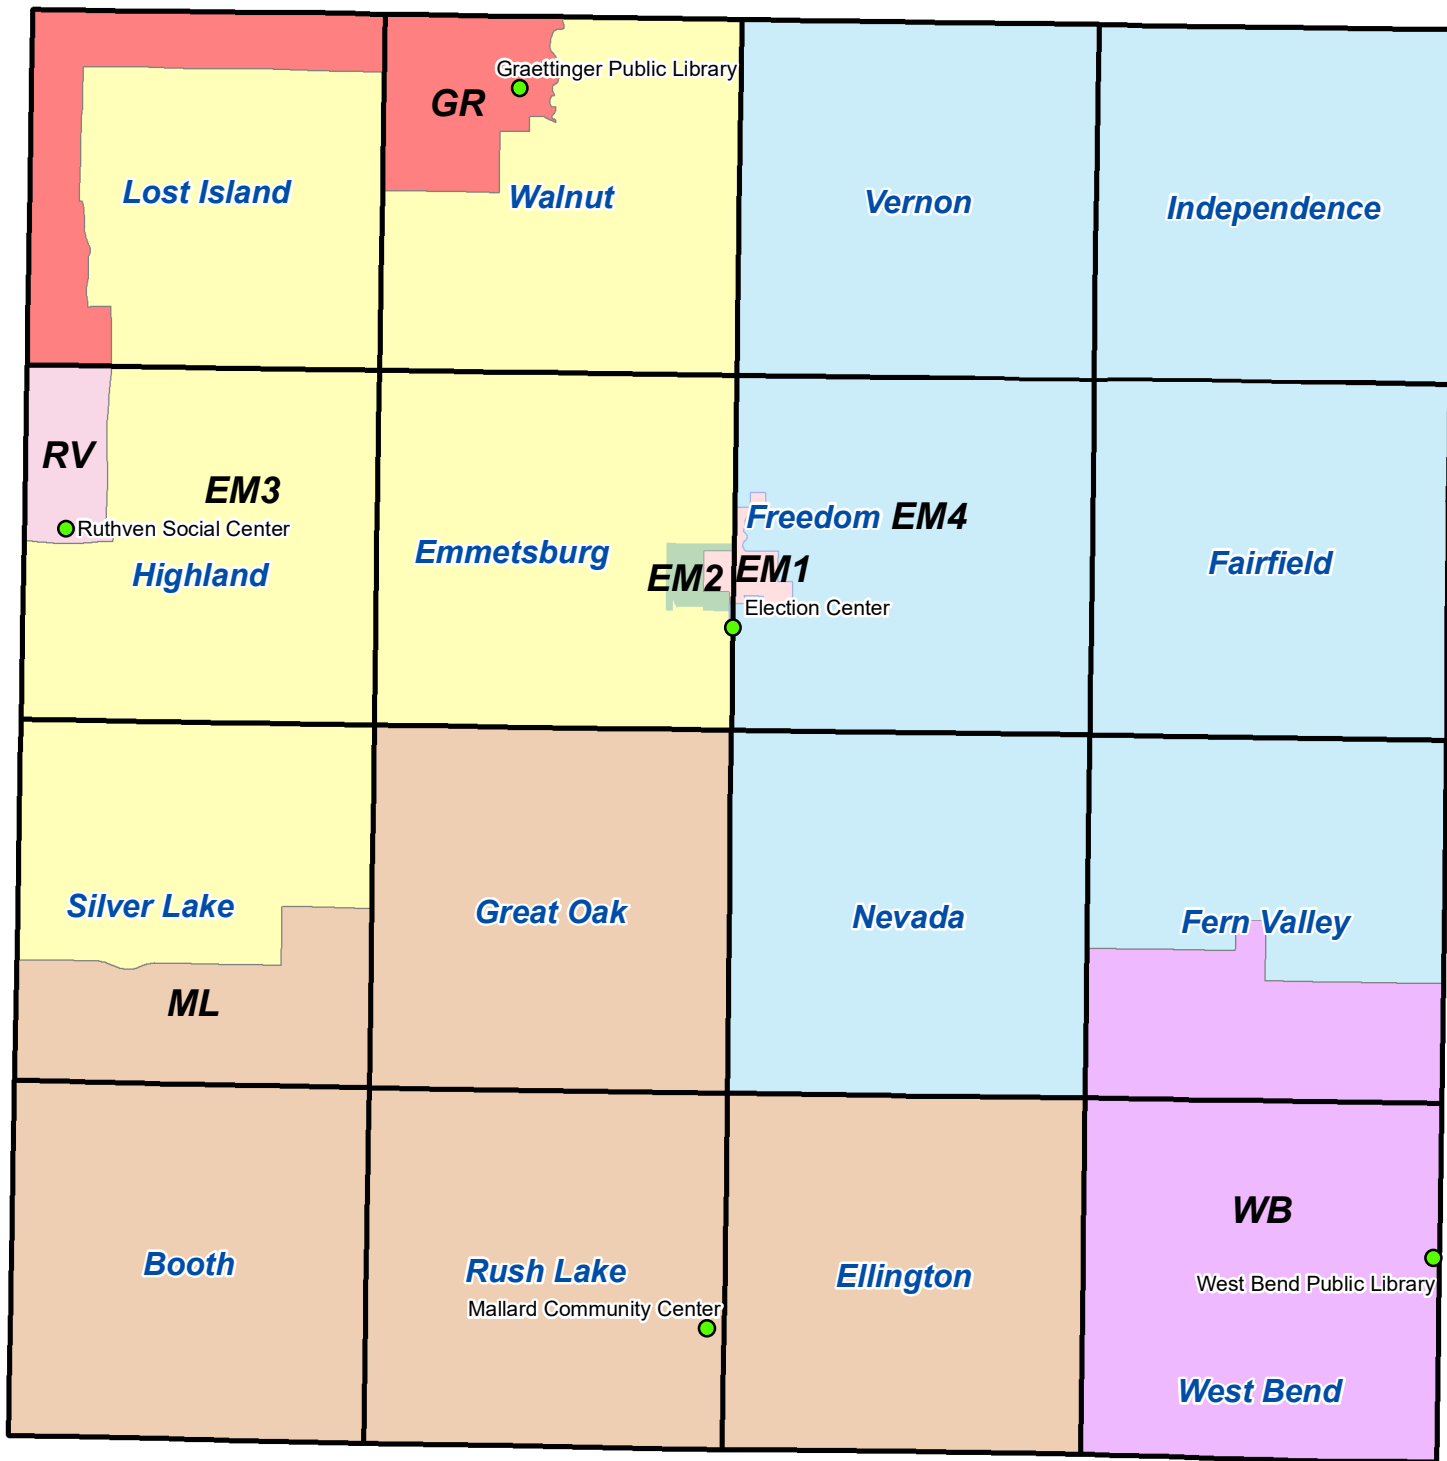

Palo Alto County Precincts

Precinct and Polling Locations

- | | | | |
|---|---|---|---|
| ● | EM1 - Election Center | ■ | WB, pt. FV - West Bend Public Library |
| ● | EM2 - Election Center | ■ | GR, pt. WL, pt. LI - Graettinger Public Library |
| ● | EM3, EM, pt. SL, pt. HL, pt. LI, pt. WL - Election Center | ■ | ML, EL, RL, BO, pt. SL, GO - Mallard Community Center |
| ■ | EM4, FR, NV, pt. FV, FF, VN, IN - Election Center | ■ | RV, pt. HL - Ruthven Social Center |