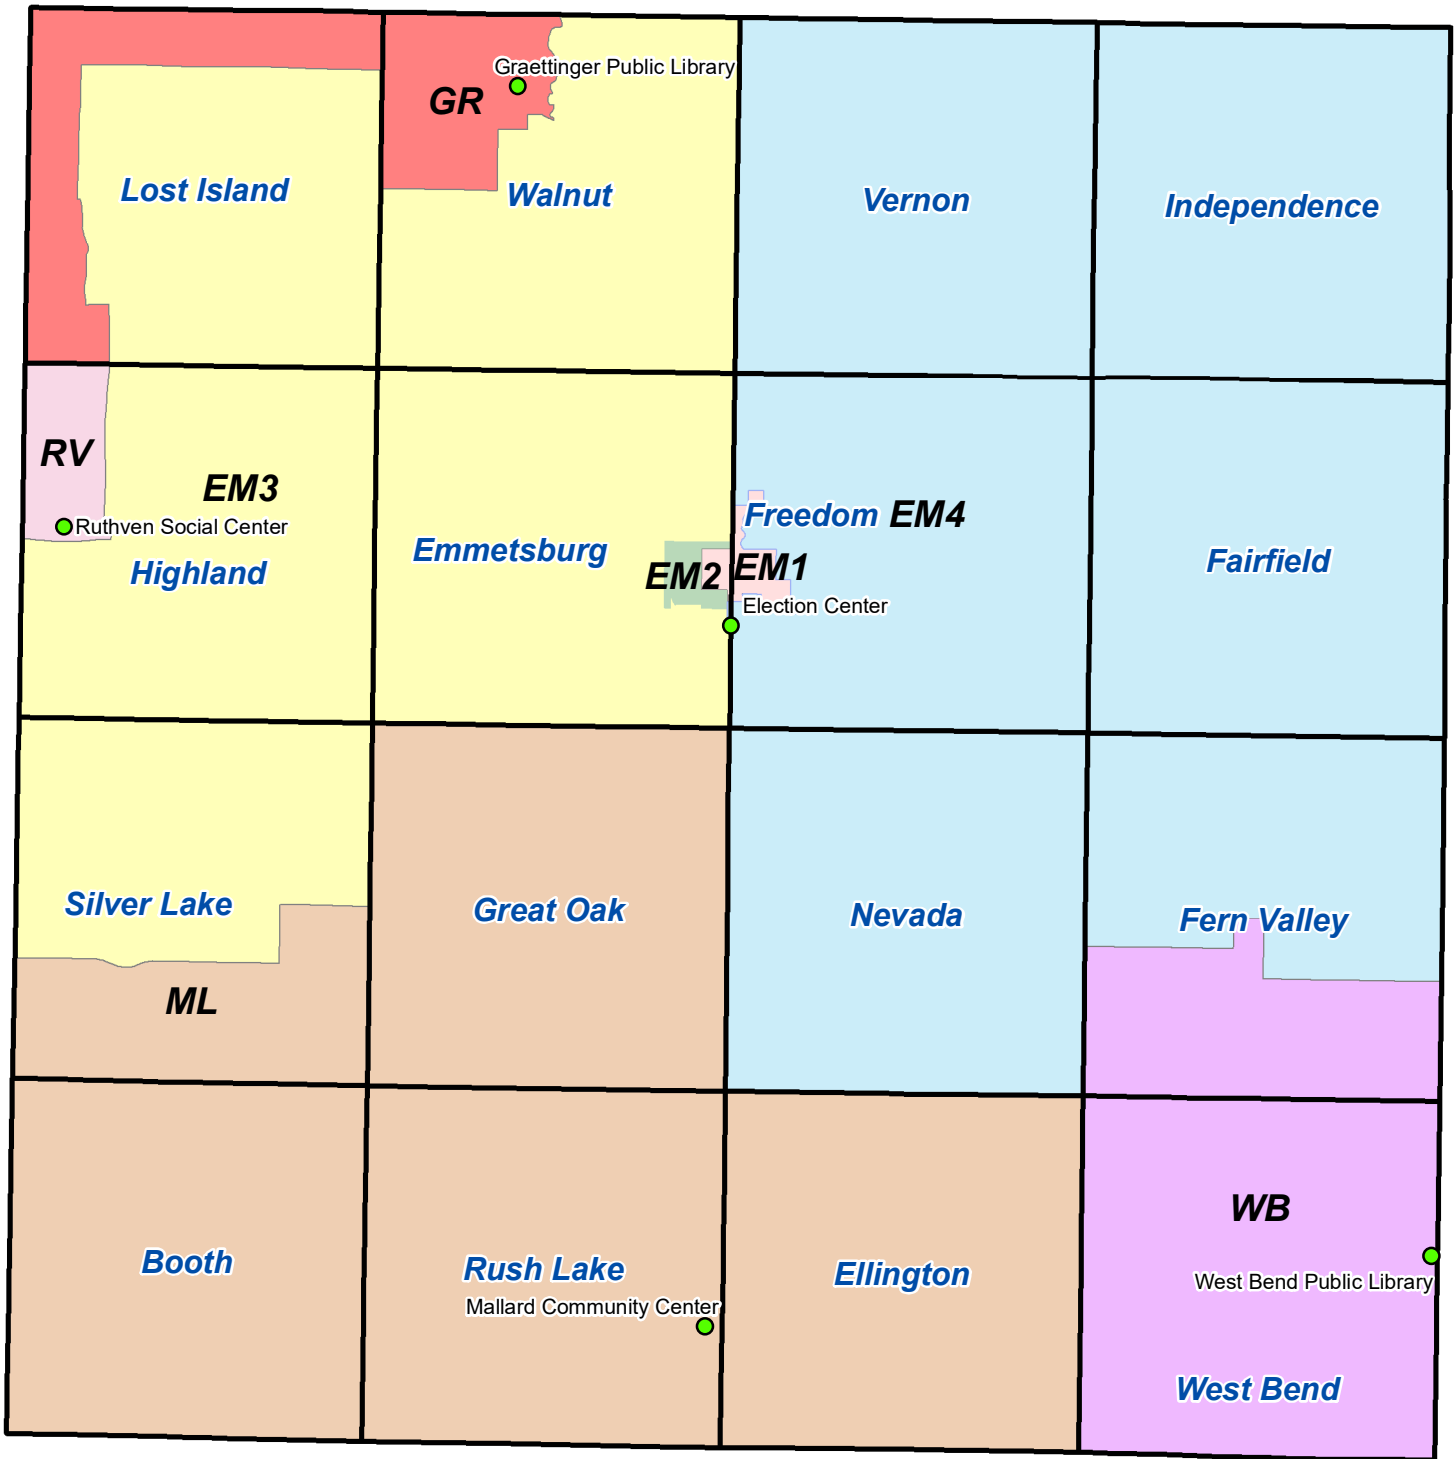

Palo Alto County Precincts

Precinct and Polling Locations

- | | | | |
|---|---|---|---|
| ● | EM1 - Election Center | ■ | WB, pt. FV - West Bend Public Library |
| ● | EM2 - Election Center | ■ | GR, pt. WL, pt. LI - Graettinger Public Library |
| ● | EM3, EM, pt. SL, pt. HL, pt. LI, pt. WL - Election Center | ■ | ML, EL, RL, BO, pt. SL, GO - Mallard Community Center |
| ■ | EM4, FR, NV, pt. FV, FF, VN, IN - Election Center | ■ | RV, pt. HL - Ruthven Social Center |